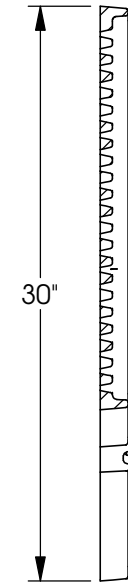

8953-2 PLAZA Tree Grate

SECTION A-A

BOTTOM VIEW

Product Number

00895375

Design Features

- Materials
Gray Iron (CL35B)
- Design Load
Non-Traffic
- Open Area
191 sq. inches
- Coating
Undipped
- √ Designates Machined Surface

Certification

- ASTM A48
- ADA
- Country of Origin: USA

Drawing Revision

- 3/9/2014 Designer: DEF
- 3/21/2014 Revised By: DEF

Disclaimer

Weights (lbs/kg), dimensions (inches/mm) and drawings provided for your guidance. We reserve the right to modify specifications without prior notice.