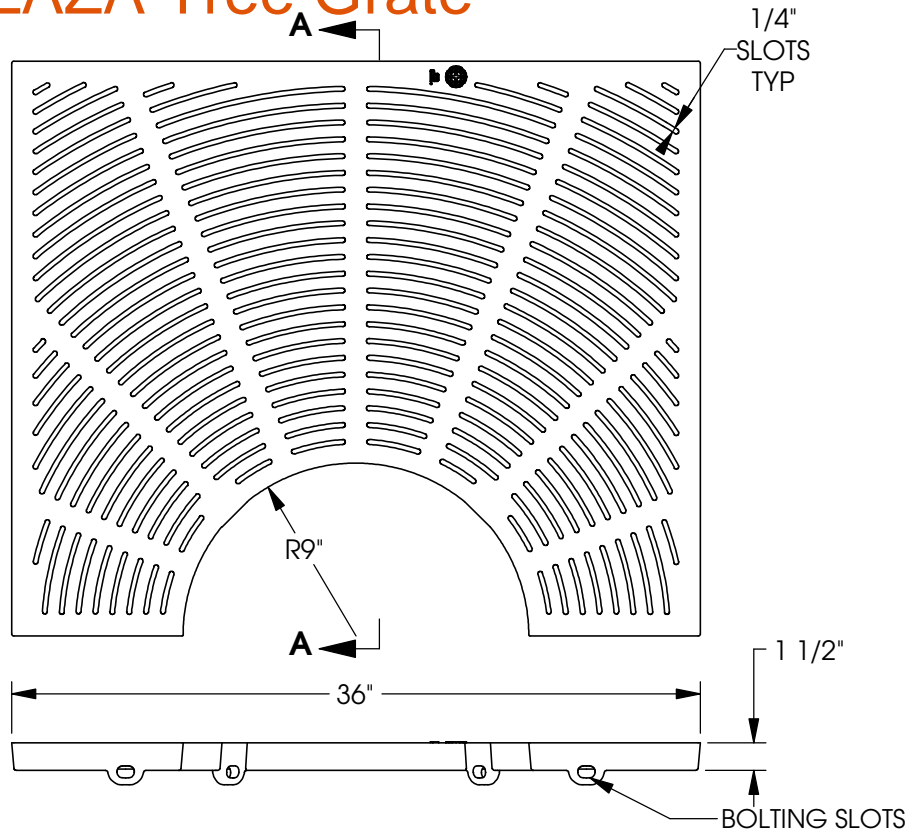

8953-2 PLAZA Tree Grate

SECTION A-A

BOTTOM VIEW

Product Number

00895375

Design Features

- Materials
Gray Iron (CL35B)
- Design Load
Non-Traffic
- Open Area
191 sq. inches
- Coating
Undipped
- √ Designates Machined Surface